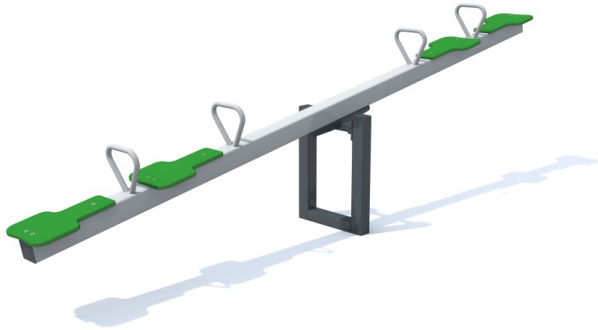

IRIS 2

Code: IS-PA-202

Physical

Swinging

Social

Socialisation

Description

Seesaw dedicated for 4 people. Construction made of galvanized steel resistant to weather conditions and intensive use. Color of construction is grey, the colour of seats is green. Seesaw dedicated to children in age 3-16.

Note! The seesaw supplied without bumpers.

Playground device consists of

- 1x main post
- 1x arm
- 4x round handles
- 4x anti-slip seats

Product details

- Dimensions (LxWxH): 3,04 x 0,38 x 0,75 m
- Safety area: 5,04 x 2,38 m
- Free fall height: 0,95 m
- Age: 3-16
- A certificate confirming compatibility with norm EN 1176

Materials

- Construction made of galvanized steel resistant to weather conditions and intensive use.

- Anti-slip seats made of HDPE.

All images are for illustration purpose only and may vary from the actual product.