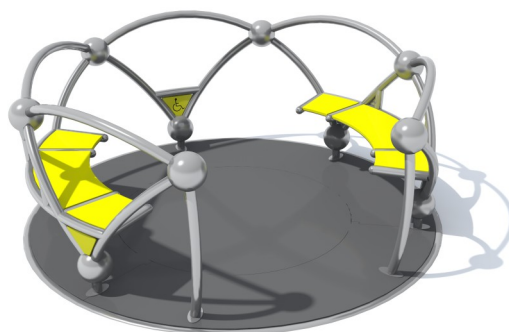

ATOMIC

Code: IS-IN-111

Description

Inclusive roundabout carousel designed to accommodate 1 person in a wheelchair and 6 people seated on benches simultaneously. Designed with maximum safety and comfort in mind, the carousel is operated by an individual outside, ensuring full control over the ride. Its modern design, resembling an atom, perfectly complements urban or park spaces. The sturdy construction, made of black steel, is corrosion-resistant and powder-coated for durability and weather resistance. The floor is made of non-slip, tread-patterned aluminum sheet.

Playground device consists of

- 1 rotating platform,
- 2 benches,
- 1 wheelchair-accessible station.

Product details

- Dimensions (LxWxH): 2,14 x 2,14 x 0,91 m
- Safety zone: 6,14 x 6,14 m
- Free fall height: 1,0 m
- User age: 2+
- Number of users: 7 people
- Maximum user weight: 130 kg
- Maximum load capacity: 700 kg
- A certificate confirming compatibility with norm EN 1176
- Dimensional differences of up to +/- 5% are acceptable.

Materials

- Construction: black steel, corrosion-protected, and powder-coated (60x40x3 mm)
- Carousel bearing: slewing bearing
- Platform: aluminum sheet, tread-patterned
- Decorative elements: HDPE plastic, color - yellow
- Seats: HDPE plastic, color - yellow
- Construction color [RAL]: 9006.