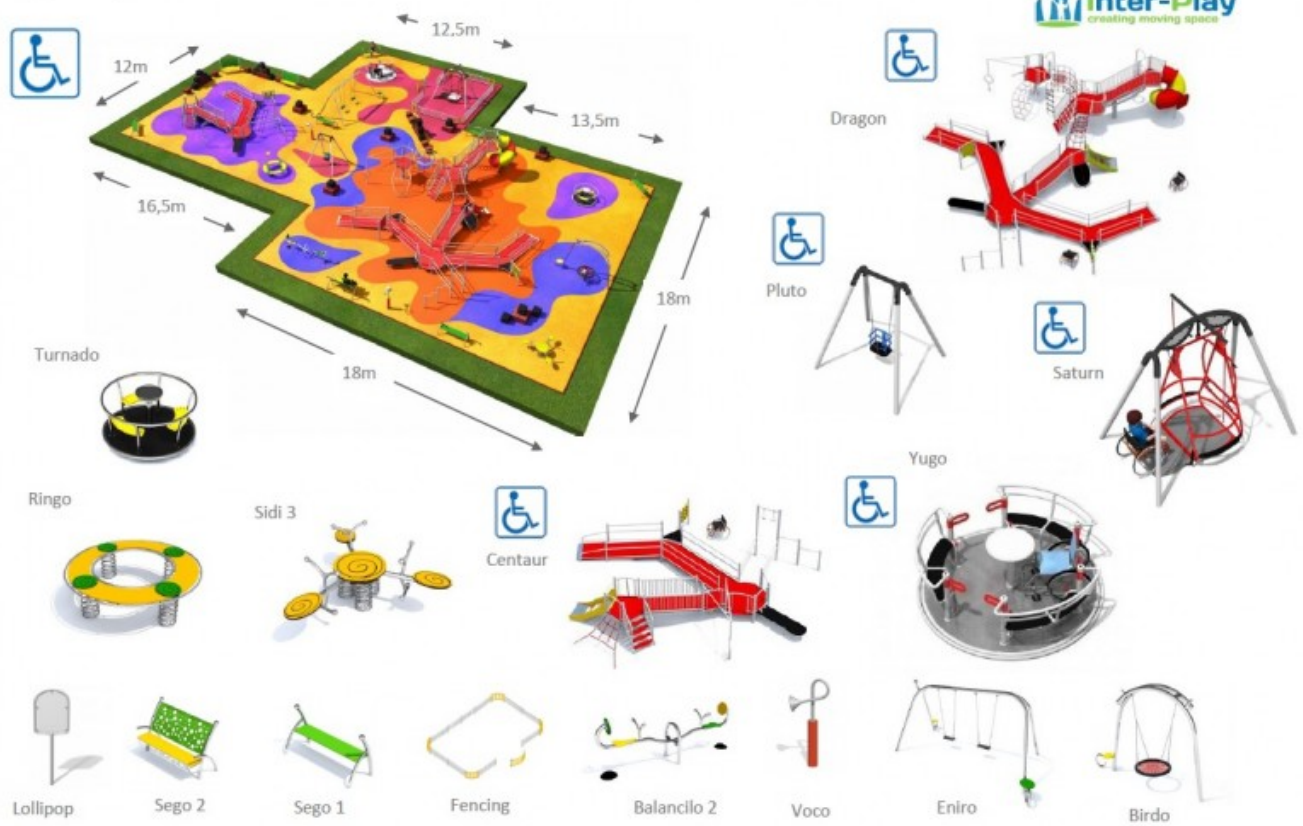

INTEGRADO layout 5

Code:

Layout INTEGRADO 5 (as an example) - playground consisting of 21 devices:

- single swing [Birdo](#),
- single swing for disable people [Saturn](#),
- [fencing around the Saturn swing](#),
- double swing [Eniro](#),
- roundabout [Turnado](#),
- roundabout [Yugo 3](#),
- seesaw [Balancilo 2](#),
- single swing [Pluto](#),
- spring [Ringo](#),
- spring [Sidi 3](#),
- climbing frame [Dragon](#),
- climbing frame [Centaur](#)
- 3 benches [Sego 2](#)
- 6 benches [Sego 1](#)

Playground is dedicate for all abilities people.

Area for that playground is 619 m2.

The playground can be modify as you wish.

For more information contact with our team member who help you with any queries you will have.

Integrado - layout 5

www.inter-play.eu