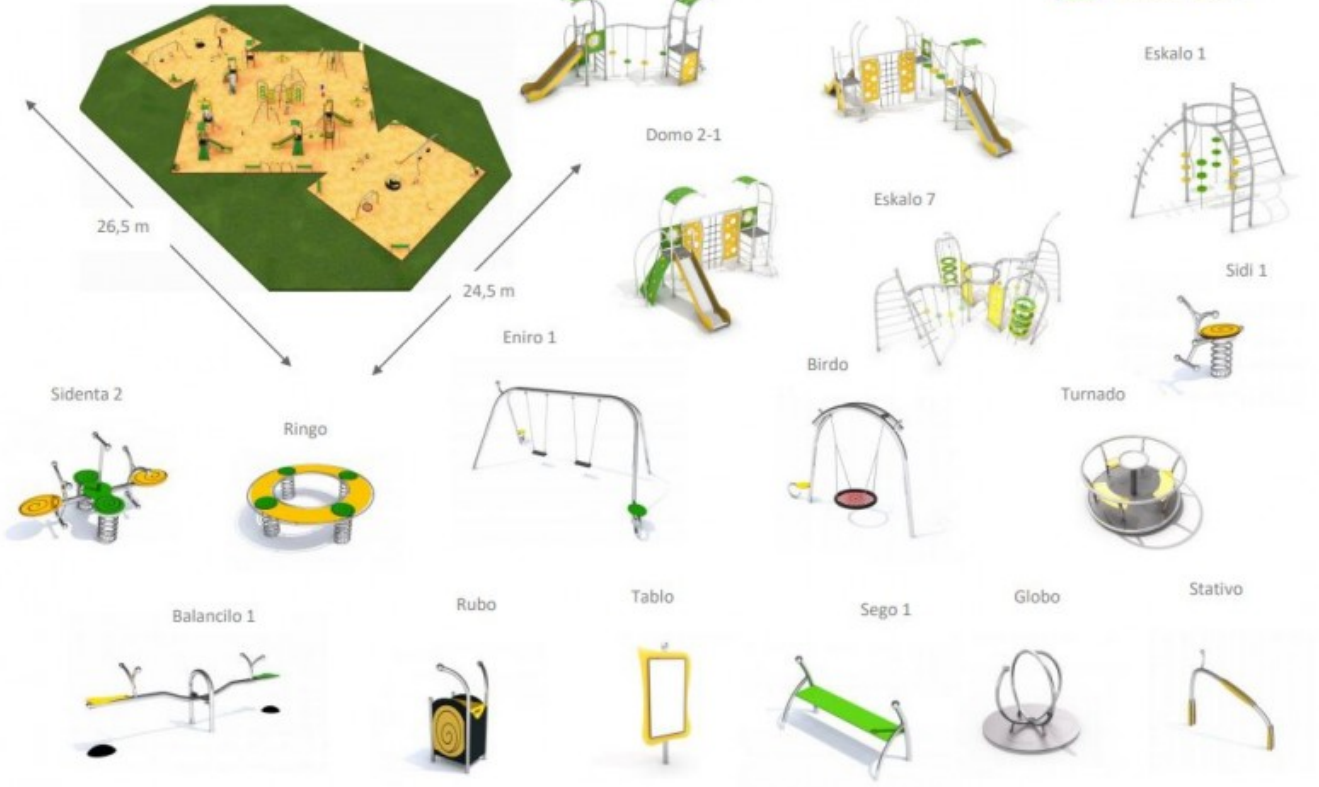

LIMAKO for teenagers layout 7

Code:

Layout LIMAKO teenager 7 - playground consisting of 41 devices:

- two double swings [Eniro](#),
- two swings [Birido](#),
- climbing frame [Eskalo 1](#),
- climbing frame [Eskalo 7](#),
- climbing frame [Domo 2-2](#),
- climbing frame [Domo 2-1](#),
- climbing frame [Domo 3-1](#),
- roundabout [Globo](#),
- roundabout [Turnado](#),
- two springs [Sidi 1](#),
- spring [Sidenta 2](#),
- three springs [Ringo](#),
- two seesaws [Balancilo 1](#),
- three bicycle racks [Stativo](#),
- information board [Tablo](#),
- rubbish bin [Rubo](#),
- 16 benches [Sego 1](#).

Playground is dedicate for children in age 6-12 years old.

Area for that playground is 717 m².

The playground can be modify as you wish.

For more information contact with our team member who help you with any queries you will have.

LIMAKO teenagers - layout 7

www.inter-play.eu