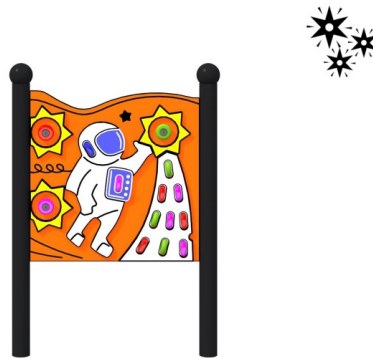

ASTRONAUT LUMO

Code: 01-TA-815-LP

Description

A glowing sensory board designed for creative play, adapted for use by children in wheelchairs. The main theme of the board features an astronaut surrounded by stars, which stimulates imagination and encourages interaction. The board is equipped with rotating wheels that, when set in motion, emit colorful lights, making playtime even more enjoyable. The construction is made of black, galvanized, and powder-coated steel, ensuring durability. The board is made from durable HDPE material, and the tubes are finished with decorative, spherical elements.

* Available posts colors [RAL]: 7016; 9006.

Playground device consists of

- 2 x posts
- 1 x board with the astronaut theme
- 14 x rotating wheels emitting colorful lights

Product details

- Dimensions (LxWxH): 0,9 x 0,1 x 1,25 m
- Safety area (LxW): 3,9 x 3,1 m
- Age group: 2+
- Number of users: 2 people
- A certificate confirming compatibility with norm EN 1176
- Dimensional differences of no more than +/- 5% are allowed.

Materials

- The structure is made of black steel, galvanized, and powder-coated.
- Main structural profile dimension: $\text{Ø}76.1 \times 2$ mm.
- The board is made of 15 mm HDPE material.
- Available posts colors [RAL]: 7016; 9006.
- Board color: orange.
- **Wheel colors:** 4 red, 1 blue, 42 green, 5 multicolor (red, blue, green).