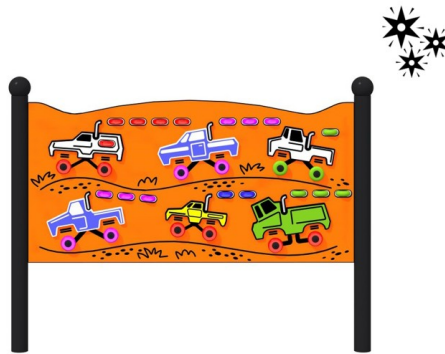

CARS 2 LUMO

Code: 01-TA-816-LP

Description

A large glowing sensory board designed for creative play, adapted for use by children in wheelchairs. The main theme features off-road car struggles in a rugged terrain. The rotating wheels represent the cars' wheels and exhaust smoke, and when set in motion, they emit colorful lights, enhancing the fun of playtime. The track for the cars is surrounded by grooves that imitate vegetation, adding to the immersive experience. The construction is made of black, galvanized, and powder-coated steel, ensuring durability and safety. The board is crafted from HDPE material, and the tubes are finished with decorative, spherical elements.

* Available posts colors [RAL]: 7016; 9006.

Playground device consists of

- 2 x posts
- 1 x board featuring six off-road cars
- 28 x rotating wheels emitting colorful lights

Product details

- Dimensions (LxWxH): 0,9 x 0,1 x 1,25 m
- Safety area (LxW): 4,65 x 3,1 m
- Age group: 2+
- Number of users: 4 people
- A certificate confirming compatibility with norm EN 1176
- Dimensional differences of no more than +/- 5% are allowed.

Materials

- The structure is made of black steel, galvanized, and powder-coated.
- Main structural profile dimension: $\text{Ø}76.1 \times 2$ mm.
- The board is made of 15 mm HDPE material.
- Available posts colors [RAL]: 7016; 9006.
- Board color: orange.
- Wheel colors: 11 red, 2 blue, 6 green, 10 multicolor (red, blue, green).