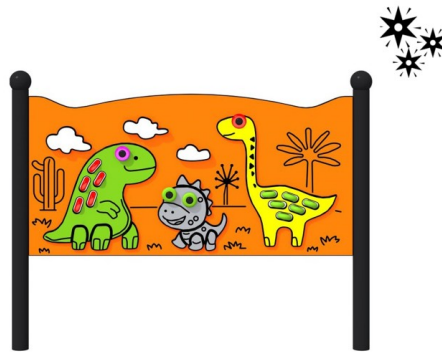

# DINO LUMO

Code: 01-TA-806-LP

## Description

A large glowing sensory board designed for creative play, adapted for use by children in wheelchairs. The main theme features three dinosaurs in color (from left to right): green, gray, and yellow. The board includes rotating wheels that emit colorful light when set in motion, making the play experience more engaging. The board also has grooves that imitate vegetation and clouds. The structure is made of black steel, powder-coated for durability. The board itself is made from HDPE plastic. The pipes are finished with decorative spherical elements.

## Playground device consists of

- 2 x posts
- 1 x board with a theme of three dinosaurs
- 15 x rotating wheels emitting colorful light

## Materials

- The structure is made of black steel, galvanized, and powder-coated.
- Main structural profile dimension:  $\text{Ø}76.1 \times 2$  mm.
- The board is made of 15 mm HDPE material.
- Available posts colors [RAL]: 7016; 9006.
- Board color: orange.
- Wheel colors: 6 x red, 8 x green, 1 x multicolor (red, blue, green).