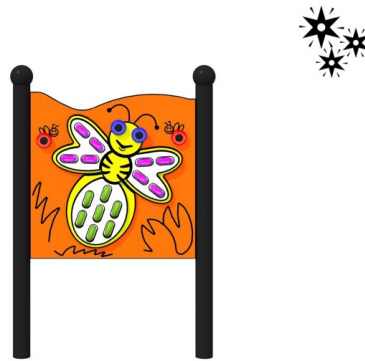

# FIREFLY LUMO

Code: 01-TA-801-LP

## Description

A glowing sensory board designed for creative play, adapted for use by children in wheelchairs. The main theme of the board includes a large firefly and two small ones. At the bottom of the board, there are grooves imitating plants. The board features rotating wheels that emit colorful light when set in motion, making the play experience more engaging. The structure is made of black steel, powder-coated for durability. The board itself is made from HDPE plastic. The pipes are finished with decorative spherical elements.

## Playground device consists of

- 2 x posts
- 1 x board with a firefly theme
- 19 x rotating wheels emitting colorful light

## Materials

- The structure is made of black steel, galvanized, and powder-coated.
- Main structural profile dimension:  $\text{Ø}76.1 \times 2$  mm.
- The board is made of 15 mm HDPE material.
- Available posts colors [RAL]: 7016; 9006.
- Board color: orange.
- Wheel colors: 2 x red, 2 x blue, 7 x green, 8 x multicolor (red, blue, green).