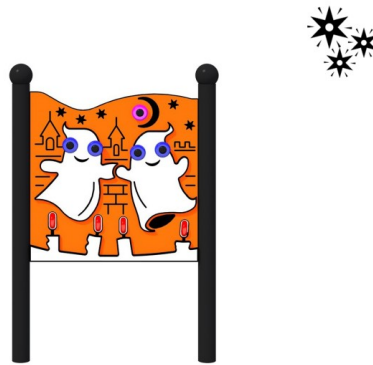

GHOSTS 1 LUMO

Code: 01-TA-802-LP

Description

A glowing sensory board designed for creative play, adapted for use by children in wheelchairs. The main theme of the board features two large ghosts. The board includes grooves that create a background of a castle, stars, and the moon. It also has rotating wheels that emit colorful light when set in motion, making play more engaging. The structure is made of black steel, powder-coated for durability. The board itself is made from HDPE plastic. The pipes are finished with decorative spherical elements.

* Available posts colors [RAL]: 7016; 9006.

Playground device consists of

- 2 x posts
- 1 x board with a theme of two ghosts
- 9 x rotating wheels emitting colorful light

Product details

- Dimensions (LxWxH): 0,9 x 0,1 x 1,25 m
- Safety area (LxW): 3,9 x 3,1 m
- Age group: 2+
- Number of users: 2 people
- A certificate confirming compatibility with norm EN 1176
- Dimensional differences of no more than +/- 5% are allowed.

Materials

- The structure is made of black steel, galvanized, and powder-coated.

- Main structural profile dimension: $\text{Ø}76.1 \times 2$ mm.
- The board is made of 15 mm HDPE material.
- Available posts colors [RAL]: 7016; 9006.
- Board color: orange.
- Wheel colors: 4 x red, 4 x blue, 1 x multicolor (red, blue, green).