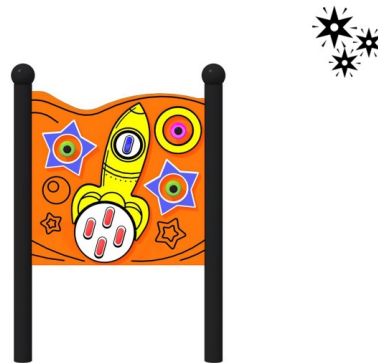

ROCKET 1 LUMO

Code: 01-TA-800-LP

Description

A glowing sensory board designed for creative play, adapted for use by children in wheelchairs. The main theme of the board is a rocket and stars. The board features rotating wheels that emit colorful light when set in motion, making the play experience more engaging. The structure is made of black steel, powder-coated for durability. The board itself is made from HDPE plastic. The pipes are finished with decorative spherical elements.

* Available posts colors [RAL]: 7016; 9006.

Playground device consists of

- 2 x posts
- 1 x board with a rocket and stars theme
- 8 x rotating wheels emitting colorful light

Product details

- Dimensions (LxWxH): 0,9 x 0,1 x 1,25 m
- Safety area (LxW): 3,9 x 3,1 m
- Age group: 2+
- Number of users: 2 people
- A certificate confirming compatibility with norm EN 1176
- Dimensional differences of no more than +/- 5% are allowed.

Materials

- The structure is made of black steel, galvanized, and powder-coated.

- Main structural profile dimension: $\text{Ø}76.1 \times 2$ mm.
- The board is made of 15 mm HDPE material.
- Available posts colors [RAL]: 7016; 9006.
- Board color: orange.
- Wheel colors: 4 red, 1 blue, 2 green, 1 multicolor (red, blue, green).