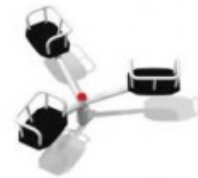

PARK layout 1

Code: GM0001-T

PARK 1 (as an example) - playground consisting of 3 devices:

- single swing [Crocus](#),
- roundabout [Cyklamen](#)
- spring.

PARK - layout 1

Crocus 1

Cyclamen

www.inter-play.eu