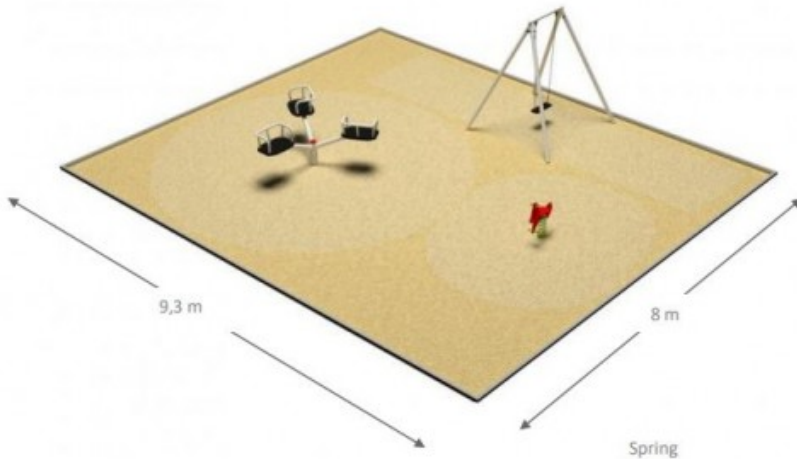

PARK layout 1

Code: GM0001-T

PARK 1 (as an example) - playground consisting of 3 devices:

- single swing [Crocus](#),
- roundabout [Cyklamen](#)
- spring.

PARK - layout 1

Crocus 1

Cyclamen

www.inter-play.eu