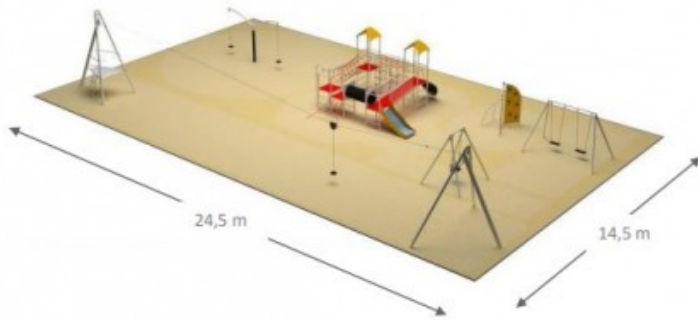

PARK layout 10

Code: GM00010-T

PARK 10 (as an example) - playground consisting of 6 devices:

- single swing [Crocus](#),
- double swing [Lavender](#),
- cableway [Aspen](#),
- hanging roundabout [Monsoon](#),
- climbing frame [Gerbera](#),
- climbing frame.

PARK - layout 10

Gerbera

Aspen

Lavender 1

Monsoon 2

Crocus 2

www.inter-play.eu