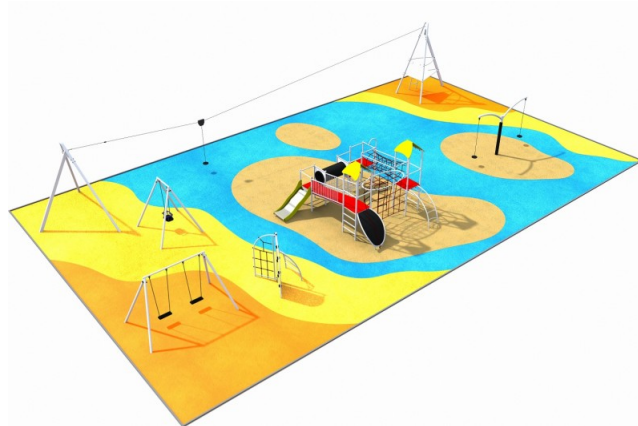

PARK layout 10

Code: GM00010-T

PARK 10 (as an example) - playground consisting of 6 devices:

- single swing [Crocus](#),
- double swing [Lavender](#),
- cableway [Aspen](#),
- hanging roundabout [Monsoon](#),
- climbing frame [Gerbera](#),
- climbing frame.

PARK - layout 10

Gerbera

Aspen

Lavender 1

Monsoon 2

Crocus 2

www.inter-play.eu