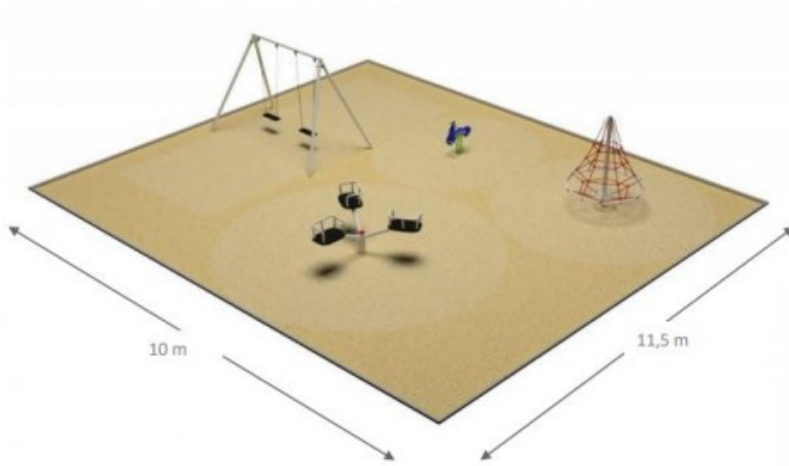

PARK layout 2

Code: GM0002-T

PARK 2 (as an example) - playground consisting of 4 devices:

- double swing [Lavender](#),
- roundabout [Cyclamen](#),
- net structure [Aster](#),
- spring.

PARK - layout 2

Lavender 1