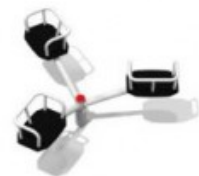

PARK - layout 3

Cyclamen

www.inter-play.eu