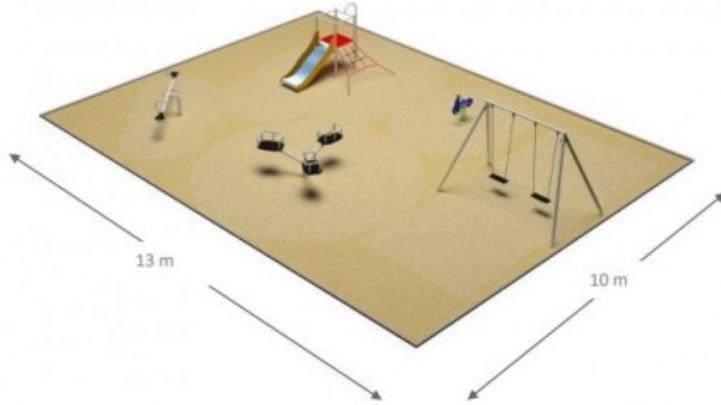

PARK layout 3

Code: GM0003-T

PARK 3 (as an example) - a playground consisting of 5 devices:

- double swing [Lavender](#),
- roundabout [Cyclamen](#),
- seesaw [Tulip](#)
- set [Cactus 3](#),
- spring.

PARK - layout 3