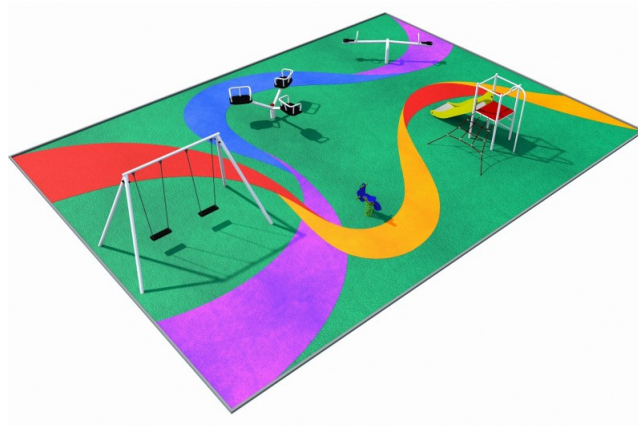

PARK layout 3

Code: GM0003-T

PARK 3 (as an example) - a playground consisting of 5 devices:

- double swing [Lavender](#),
- roundabout [Cyclamen](#),
- seesaw [Tulip](#)
- set [Cactus 3](#),
- spring.

PARK - layout 3

Cactus 3

Lavender 1

Tulip

Spring

Cyclamen

www.inter-play.eu