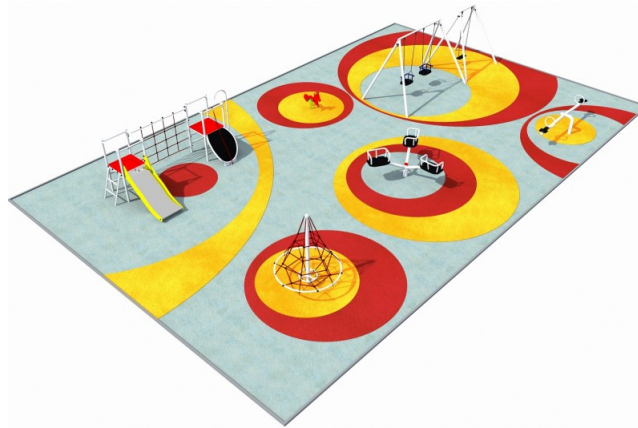

# PARK layout 7

Code: GM0007-T

PARK 7 (as an example) - playground consisting of 7 devices:

- single swing [Crocus](#),
- double swing [Lavender](#),
- roundabout [Cyclamen](#),
- seesaw [Tulip](#),
- net structure [Aster](#),
- climbing frame [Daisy](#),
- spring.

PARK - layout 7

Daisy

Crocus 1

Lavender 1

Aster

Tulip

Spring

Cyclamen