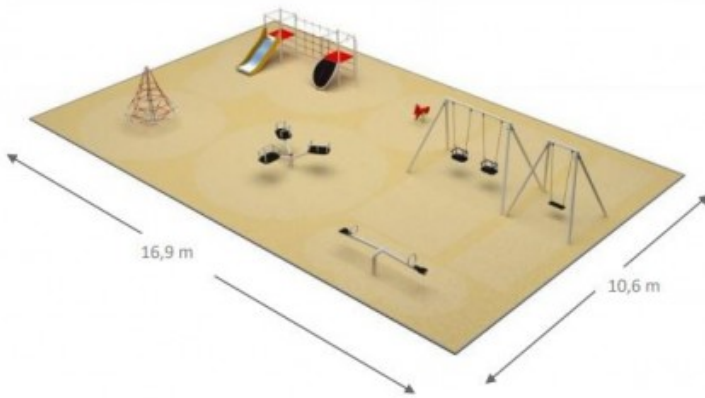

# PARK layout 7

Code: GM0007-T

PARK 7 (as an example) - playground consisting of 7 devices:

- single swing [Crocus](#),
- double swing [Lavender](#),
- roundabout [Cyclamen](#),
- seesaw [Tulip](#),
- net structure [Aster](#),
- climbing frame [Daisy](#),
- spring.

PARK - layout 7

Daisy

Crocus 1

Lavender 1

Aster

Tulip

Spring

Cyclamen