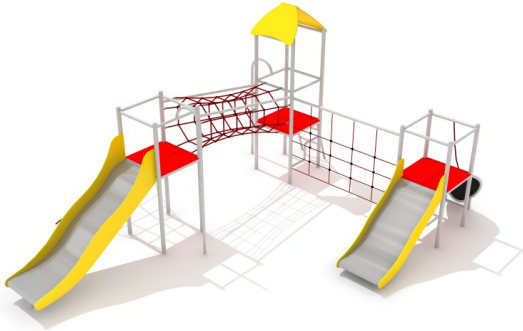

POPPY

Code: GK-PA-104

Physical

Climbing

Social

Socialisation

Cognitive

Riding

Sliding down

Getting across

Hanging

Description

Three-towers multifunctional climbing set. Its construction is based on galvanized and powder-painted pipes with rounded profile. Floor of the platform covered by PE plate with anti-slip dots. It's equipped with polypropylene 16mm ropes reinforced with a steel core. The slide surface made of stainless steel, sides of the slide made of HDPE material. Optionally plastic slide can be fixed. Playground device dedicated to children in age 3-15 years old.

Playground device consists of

- 1x tower with roof
- 2x tower without roof
- 2x wavy slide
- 1x net tunnel
- 1x net climbing wall

- 1x entrance ramp with supporting rope
- 1x entrance climbing net
- 1x straight entrance ladder
- 2x fire pipe