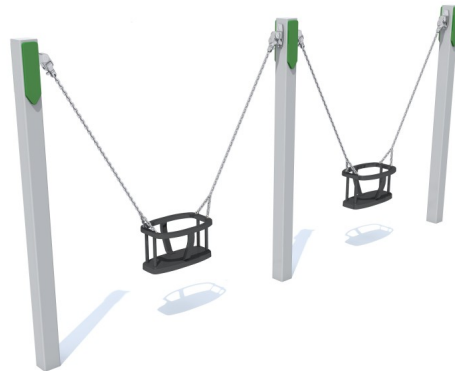

# SUNON 2B

Code: IS-RO-352-B

## Description

Double swing with two baby box seats suspended on the chains. Construction made of galvanized steel resistant to weather conditions and intensive use. Simple and classic look.

- Colour of construction RAL 9006, decors in green.
- Swing seats available in black.

## Playground device consists of

- 2 x baby box seats
- 3 x legs

## Product details

- Dimensions (LxWxH): 0,29 x 3,8 x 1,68 m
- Safety area: 6,54 x 3,6 m
- Free fall height: 0,99 m
- Distance from the ground to the seat: 0,37 m
- Age group: 1-4 years old
- Number of users: 2 people
- A certificate confirming compatibility with norm EN 1176