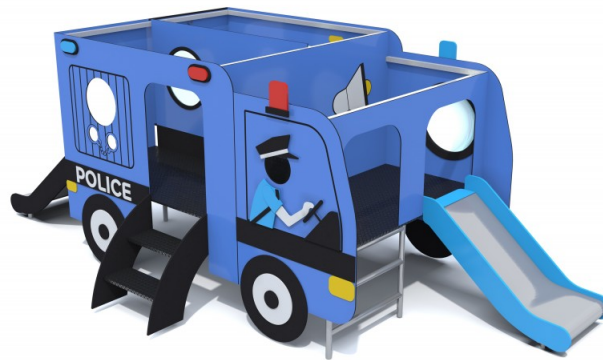

POLICE 3

Code: CT-TR-09-H

Description

Playground set with slides looking like a police car. The structure is made of steel, resistant to weather conditions and intensive use. The structural walls of the device are made of HPL board, while additional decorative elements are made of HDPE. As well the floor is made of HPL plate with a none slip texture, which ensures safety of use.

Playground device consists of

- side walls made of HPL board,
- 2x 0,60m high platform with anti-slip floor
- 1x 0,75m high platform with anti-slip floor
- 2x slide
- 1x fireman's pipe
- 2x entrance ladder
- 1x entrance stairs
- 2x rounded window inside the ambulance
- additional decorative elements on side walls
- 1x climbing wall

Product details

- Dimensions (LxWxH): 4,17 x 2,08 x 1,50m
- Safety area: 8,17 x 5,08m
- Free fall height: 0,75m

Materials

- Structure made of steel with the main profile: 40 x 40 x 2,0 mm and additional profiles: 30 x 18 x 2 mm, 30 x 20 x 2 mm, 20 x 20 x 2 mm, 15 x 15 x 2 mm,
- Side walls made of HPL 6 mm and 8 mm thick,
- Platform is made of HPL plate with a none slip texture,
- Additional elements like steering wheel, lights, indicators, seat, made of HDPE board with a thickness of 12 mm and 15 mm.
- Slide made of 1,5 mm thick stainless steel, sides made of HDPE
- Climbing holds made of polypropylene