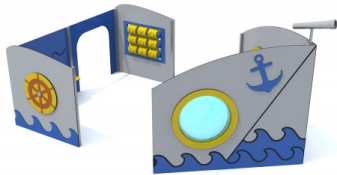

SHIP 1

Code: CT-TR-16-H

Physical

Socialisation

Social

Role

Creative

Thinking

Sitting

Manipulation

Description

The playground set looking like a small ship. The structure is made of galvanized, powder-coated steel, resistant to weather conditions and intensive use. The structural walls of the device are made of HPL board, and additional decorative elements are made of HDPE. The platform is made of HPL board with a non-slip texture, which ensures safe use.

Device includes

- HPL side walls in the shape of ship,
- 1 seat,
- 1 platform with a non-slip texture at a height of 0,20 m,
- 1 telescope,
- 1 decorative element imitating steering wheel,
- 1 decorative element in the shape of lifebuoy,
- 2 decorative elements in the shape of anchor,
- 1 element imitating treasure chest,
- 1 movable element in the shape of sailboat,
- 1 movable element in the shape of anchor,
- 2 portholes with convex glass,