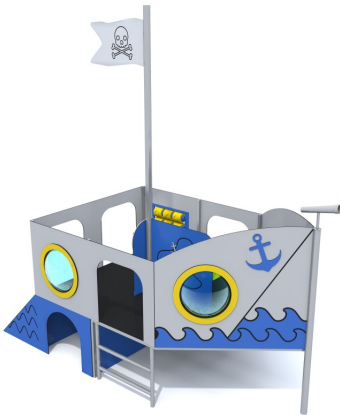

SHIP 2

Code: CT-TR-17-H

Physical

Climbing

Social

Socialisation

Creative

Role

Sliding down

Thinking

Sitting

Manipulation

Description

The playground set looking like a ship. The structure is made of galvanized, powder-coated steel, resistant to weather conditions and intensive use. The structural walls of the device are made of HPL board, and additional decorative elements are made of HDPE. The platform is made of HPL board with a non-slip texture, which ensures safe use.

Device includes

- HPL side walls in the shape of ship,
- 1 seat,
- 2 platforms with a non-slip texture at a height of 0,60 m and 0,80 m
- 1 slide with a stainless steel surface and sides finished with HDPE,
- 1 climbing wall,
- 2 ladders with two rungs,